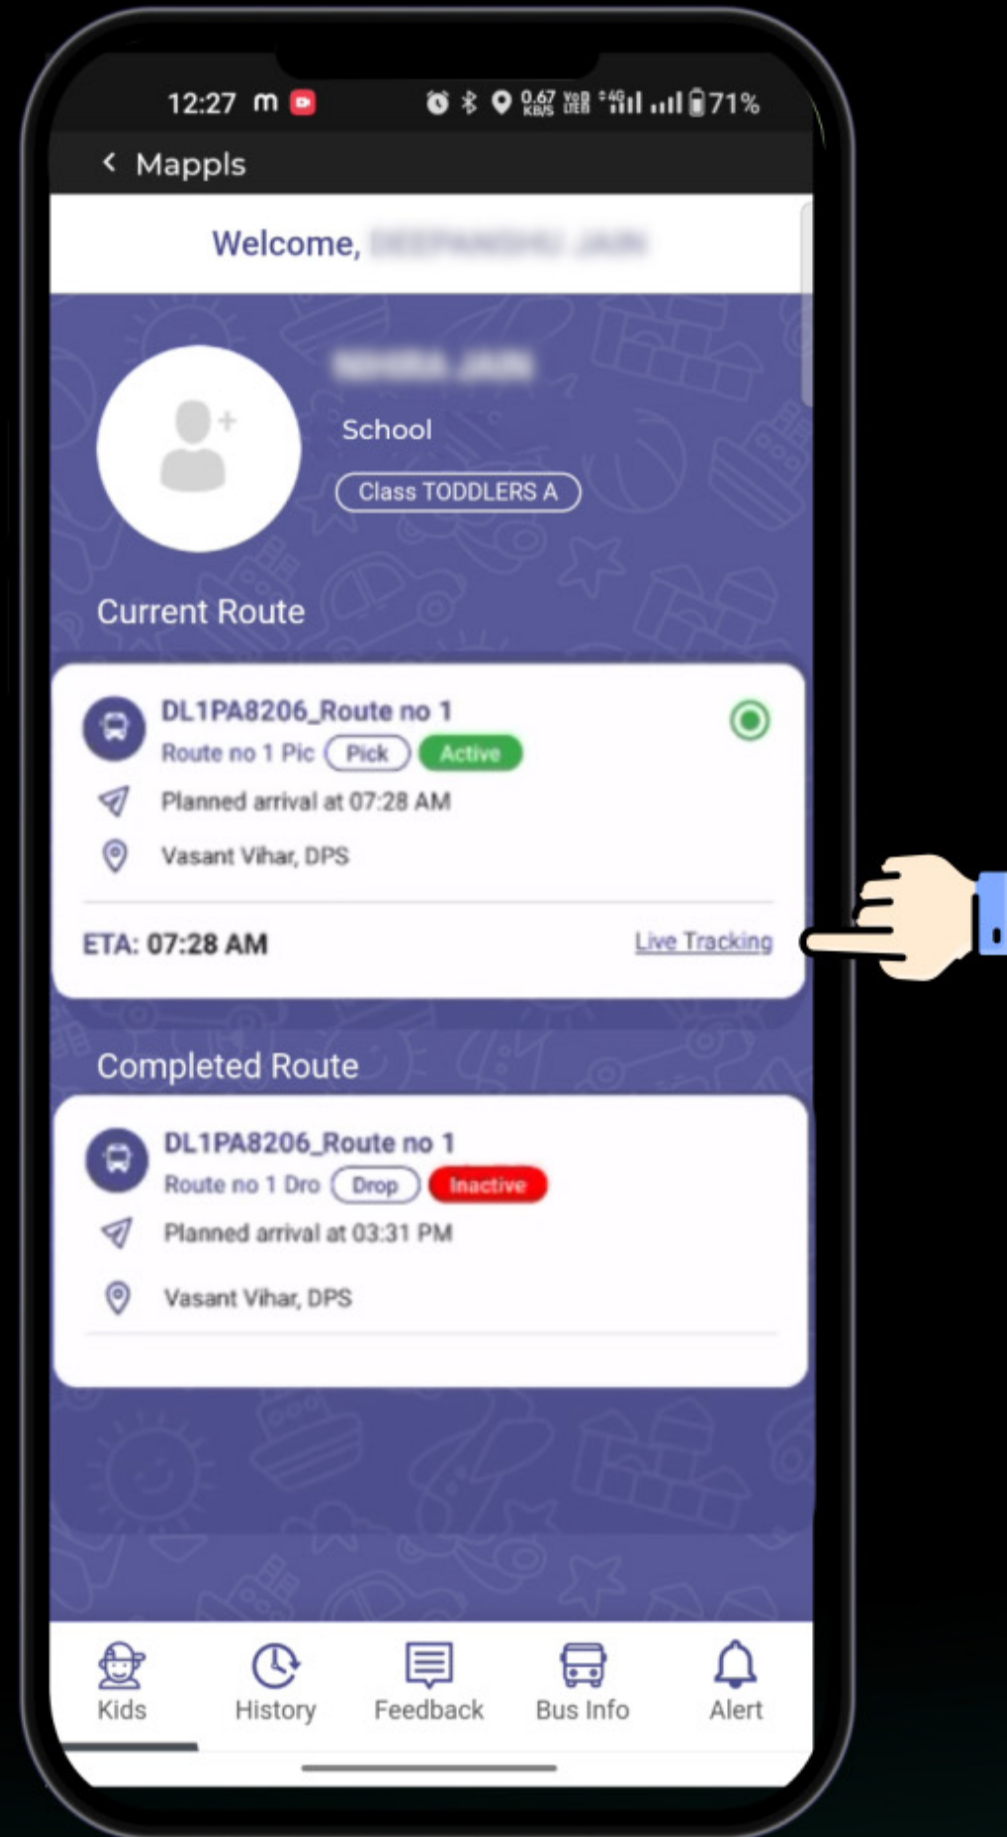

To monitor your child's school bus, go to the "**Live Tracking**" option.