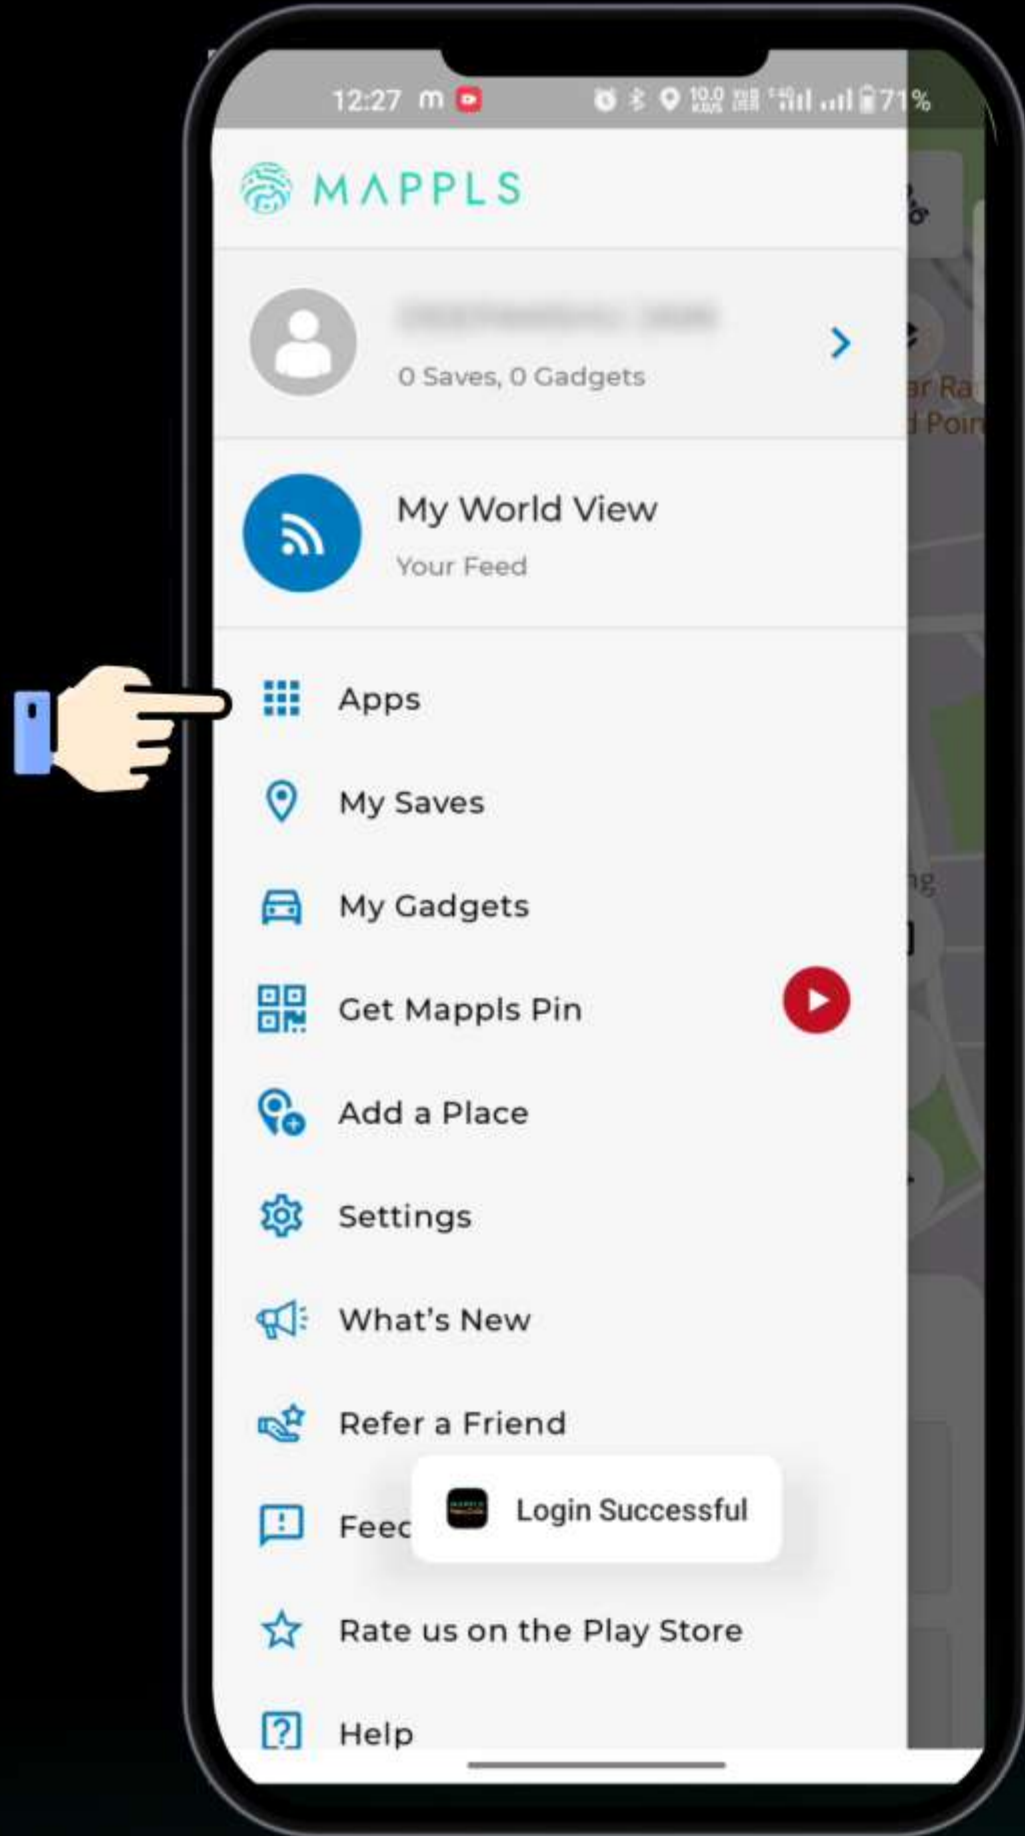

Grant **access to your device's location.**

During the location permission setup, make sure to choose **"Allow All the Time"** for uninterrupted service.

Navigate to the **left-hand side of the screen to access the menu**

Proceed to log in to your account using the **user ID** and **password** provided by the school.

Click "**Continue**",
enter your password, and log in.

Once successfully logged in,
click on the **Hamburger** Menu Icon
on the top left.