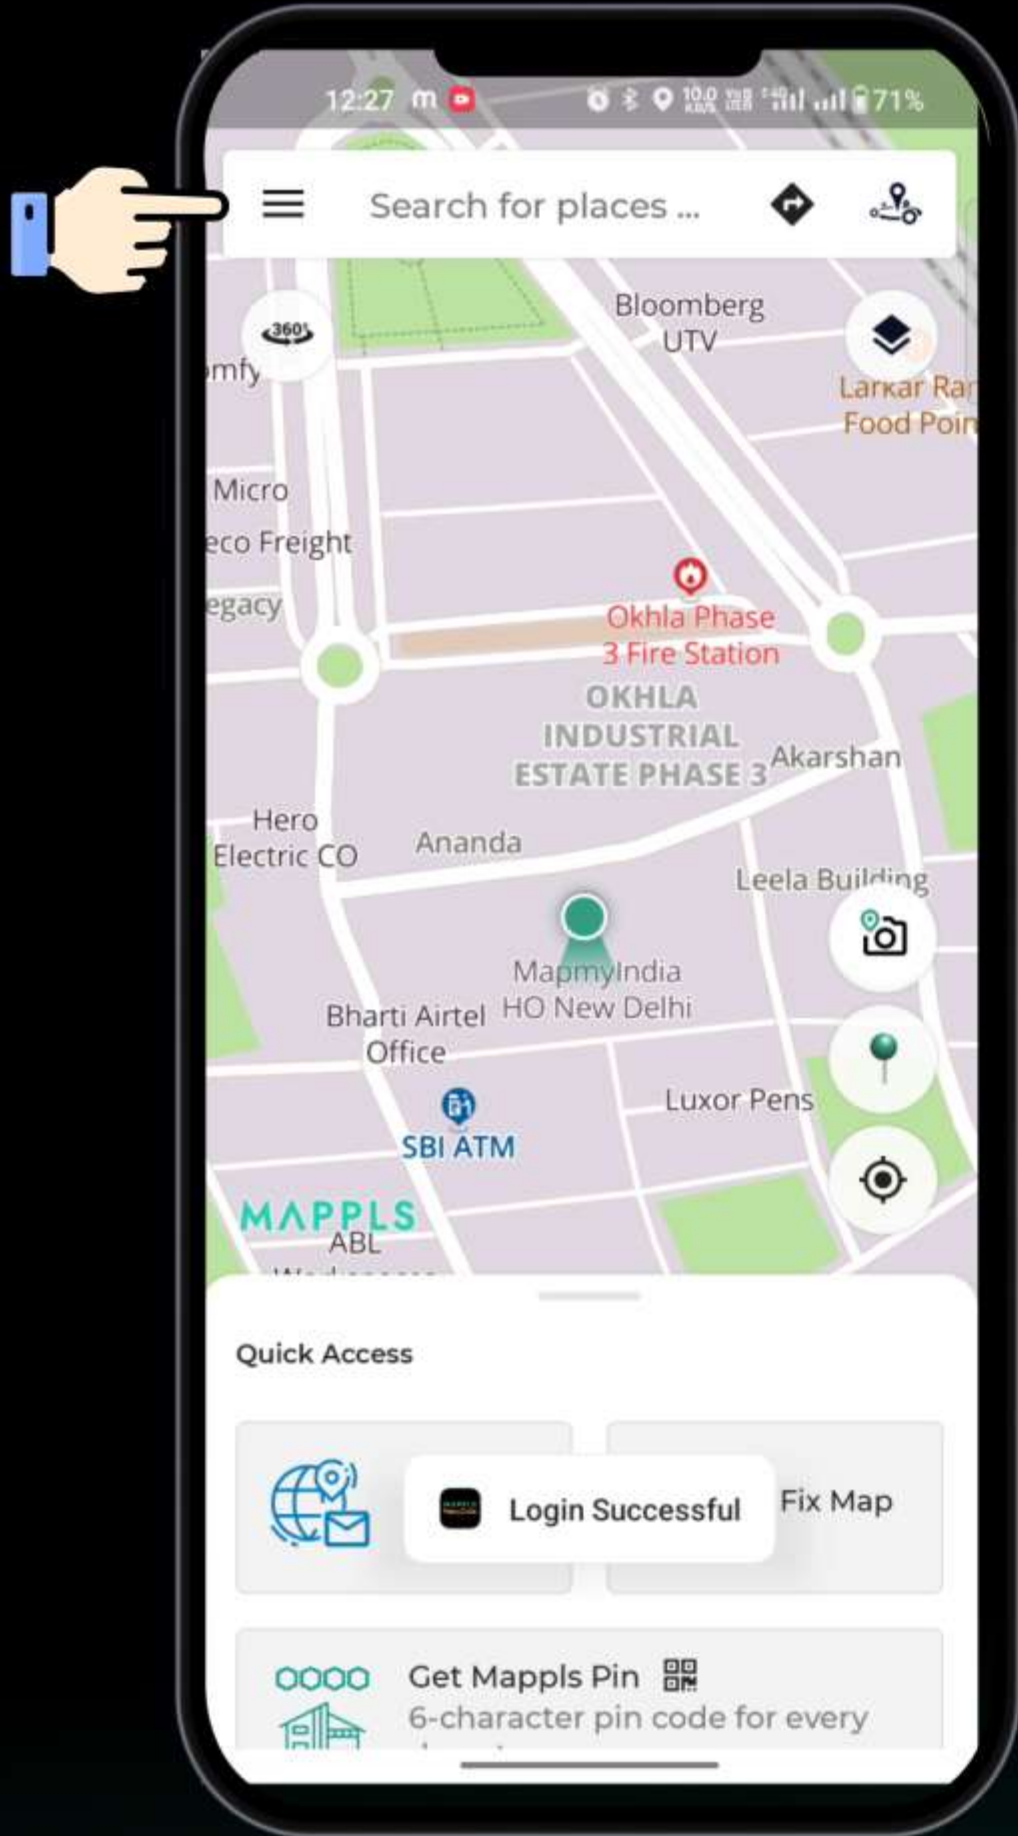

Grant **access to your device's location.**

During the location permission setup, make sure to choose **"Allow All the Time"** for uninterrupted service.

Navigate to the **left-hand side of the screen to access the menu**

Proceed to log in to your account using the **user ID** and **password** provided by the school.

Click "**Continue**",
enter your password, and log in.

Once successfully logged in,
click on the **Hamburger** Menu Icon
on the top left.