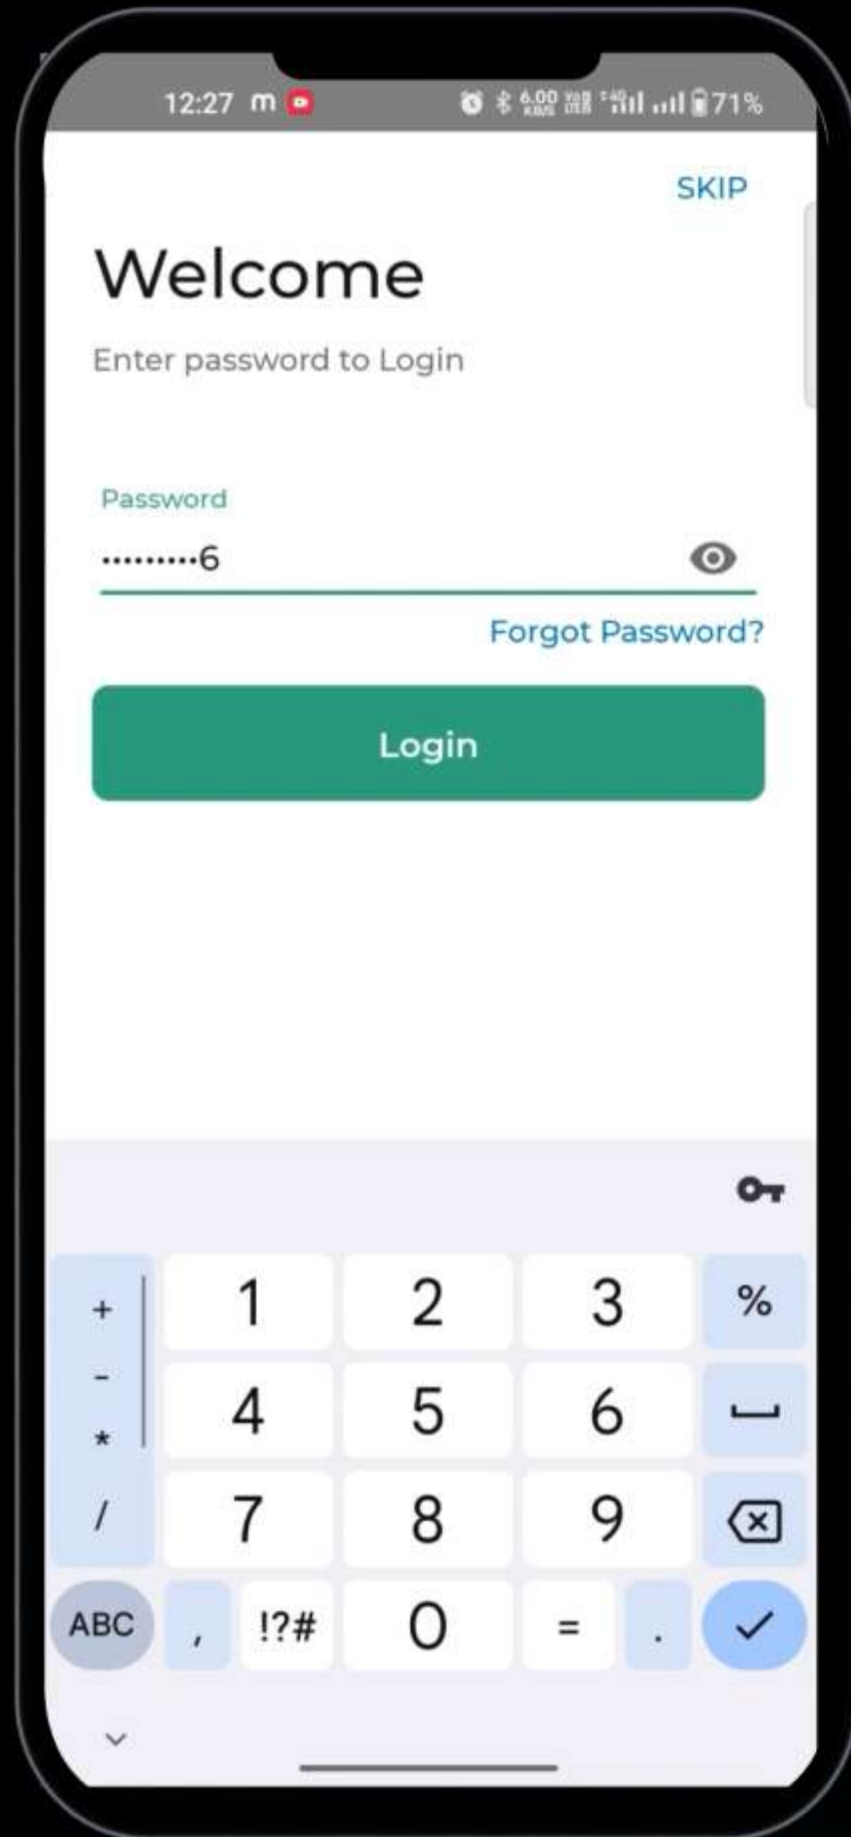

Begin by visiting
Google Play or the **App Store**
on your device.

In the search bar,
type "**Mappls MapmyIndia**"
and select the correct application.

Click on "Install".

**Allow permission to
send Notification.**

Grant **access to your device's location.**

During the location permission setup, make sure to choose **"Allow All the Time"** for uninterrupted service.

Navigate to the **left-hand side of the screen to access the menu**

Proceed to log in to your account using the **user ID** and **password** provided by the school.

Click "**Continue**",
enter your password, and log in.

Once successfully logged in,
click on the **Hamburger** Menu Icon
on the top left.