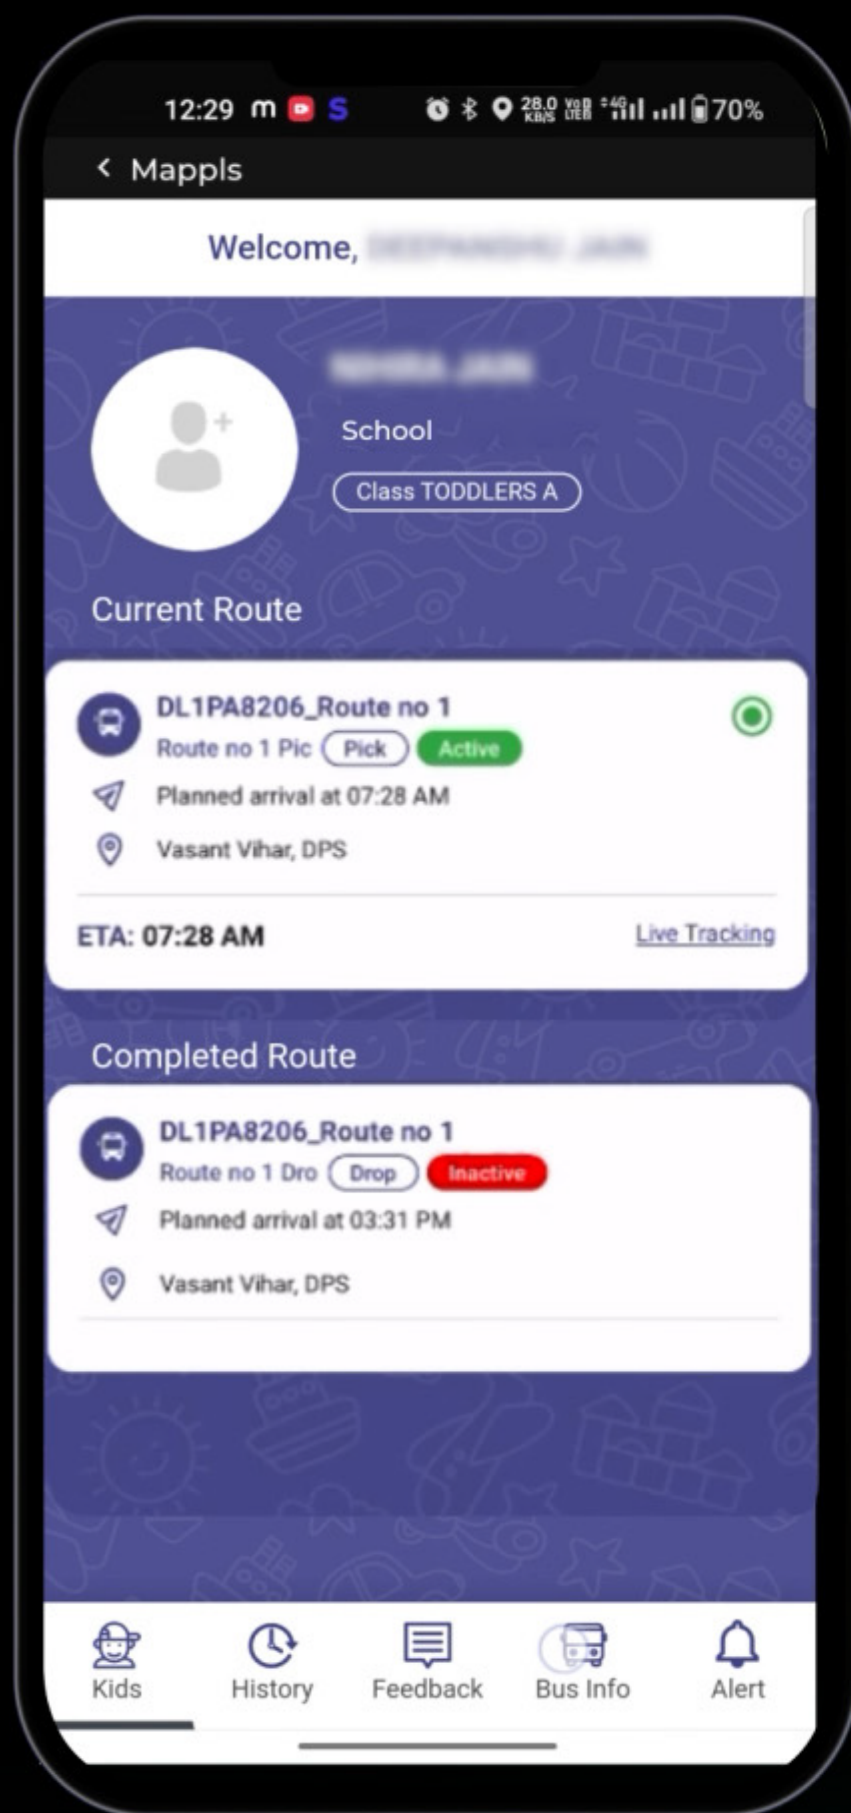

Now, you're all set to utilize the features of the **MyKids** section in the **Mapppls MapmyIndia** app to stay informed about your child's school bus activities effortlessly.