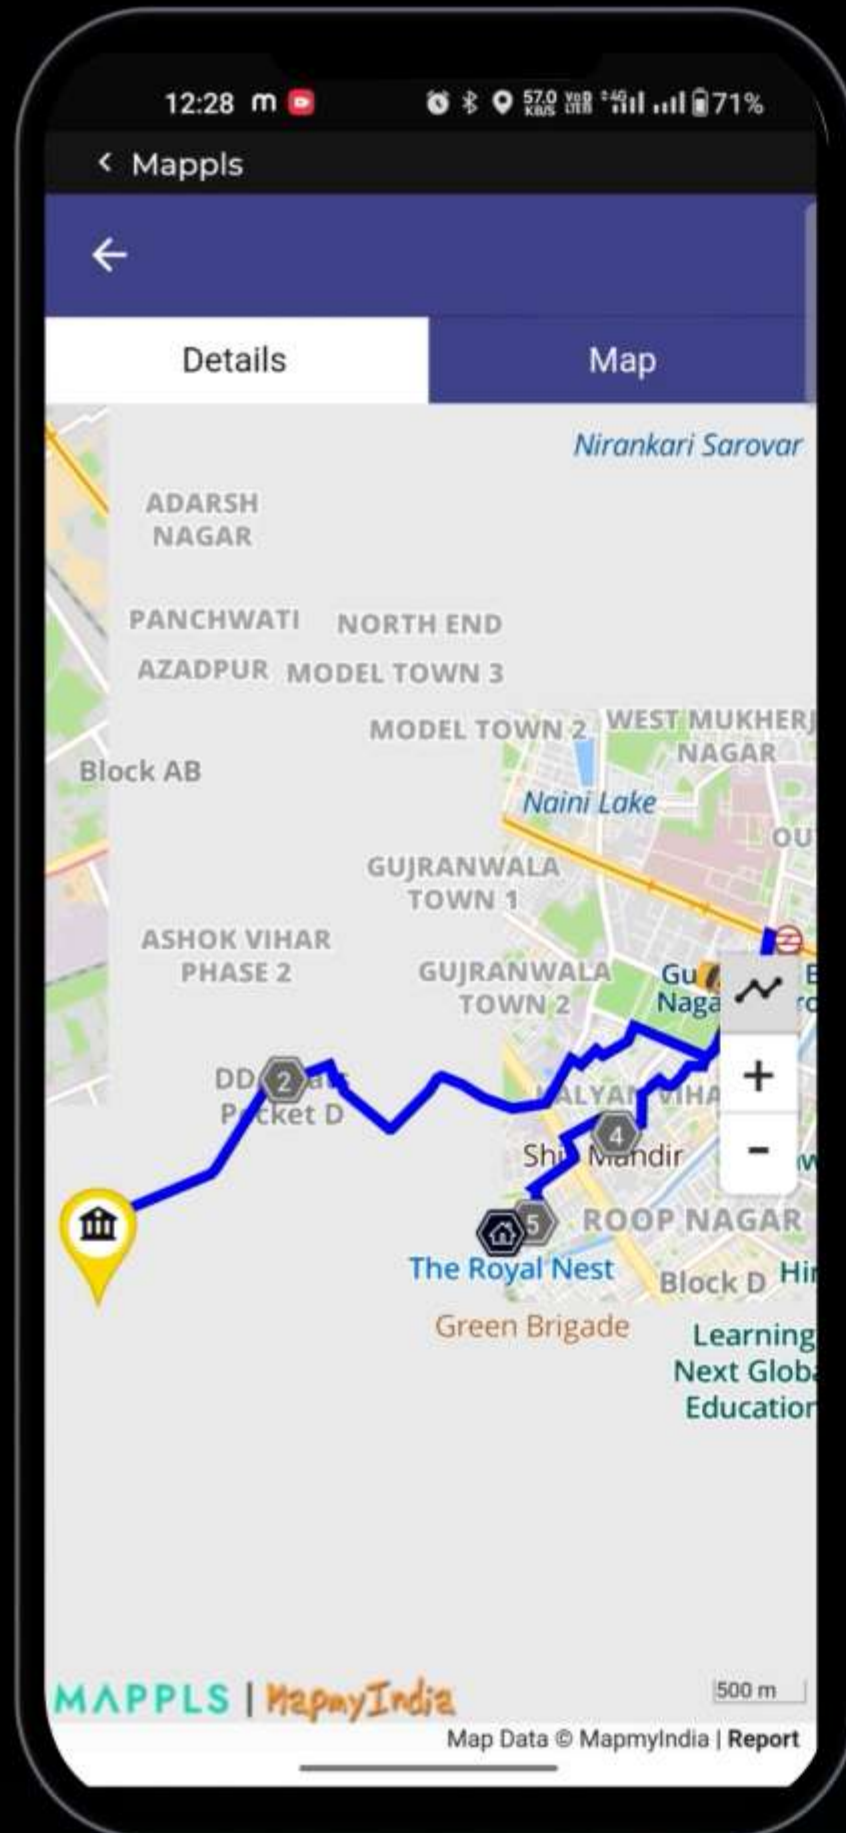

Grant **access to your device's location.**

During the location permission setup, make sure to choose **"Allow All the Time"** for uninterrupted service.

Navigate to the **left-hand side of the screen to access the menu**

Select the "App" option.

Choose the **MyKids section from the available options.**

Congratulations!
Your account in the **MyKids school
bus monitoring app by
Mapppls MapmyIndia is now active.**

To monitor your child's school bus, go to the "**Live Tracking**" option.

Scroll down to view the timeline, providing details on **bus movements** ensuring a worry-free experience.

Additionally, you can track the current location of the school bus on the **Mapppls Map** for real-time updates.