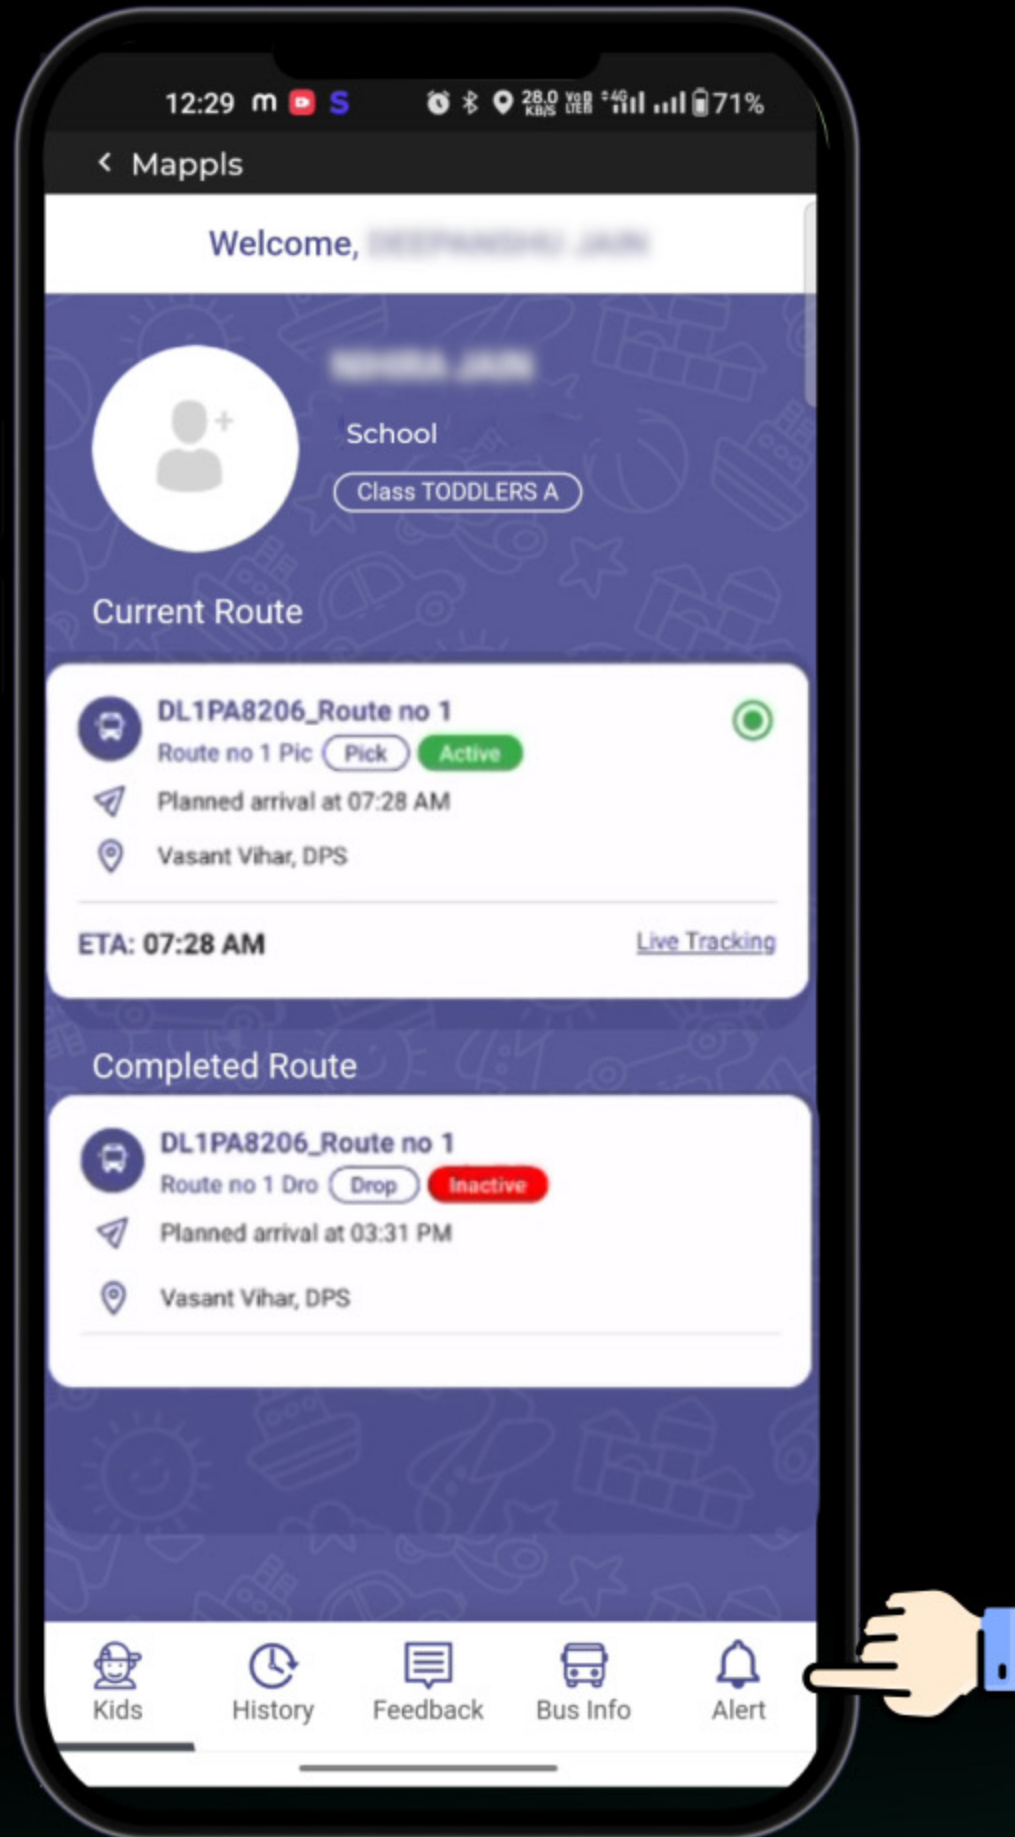

There is also a provision of
Alerts.