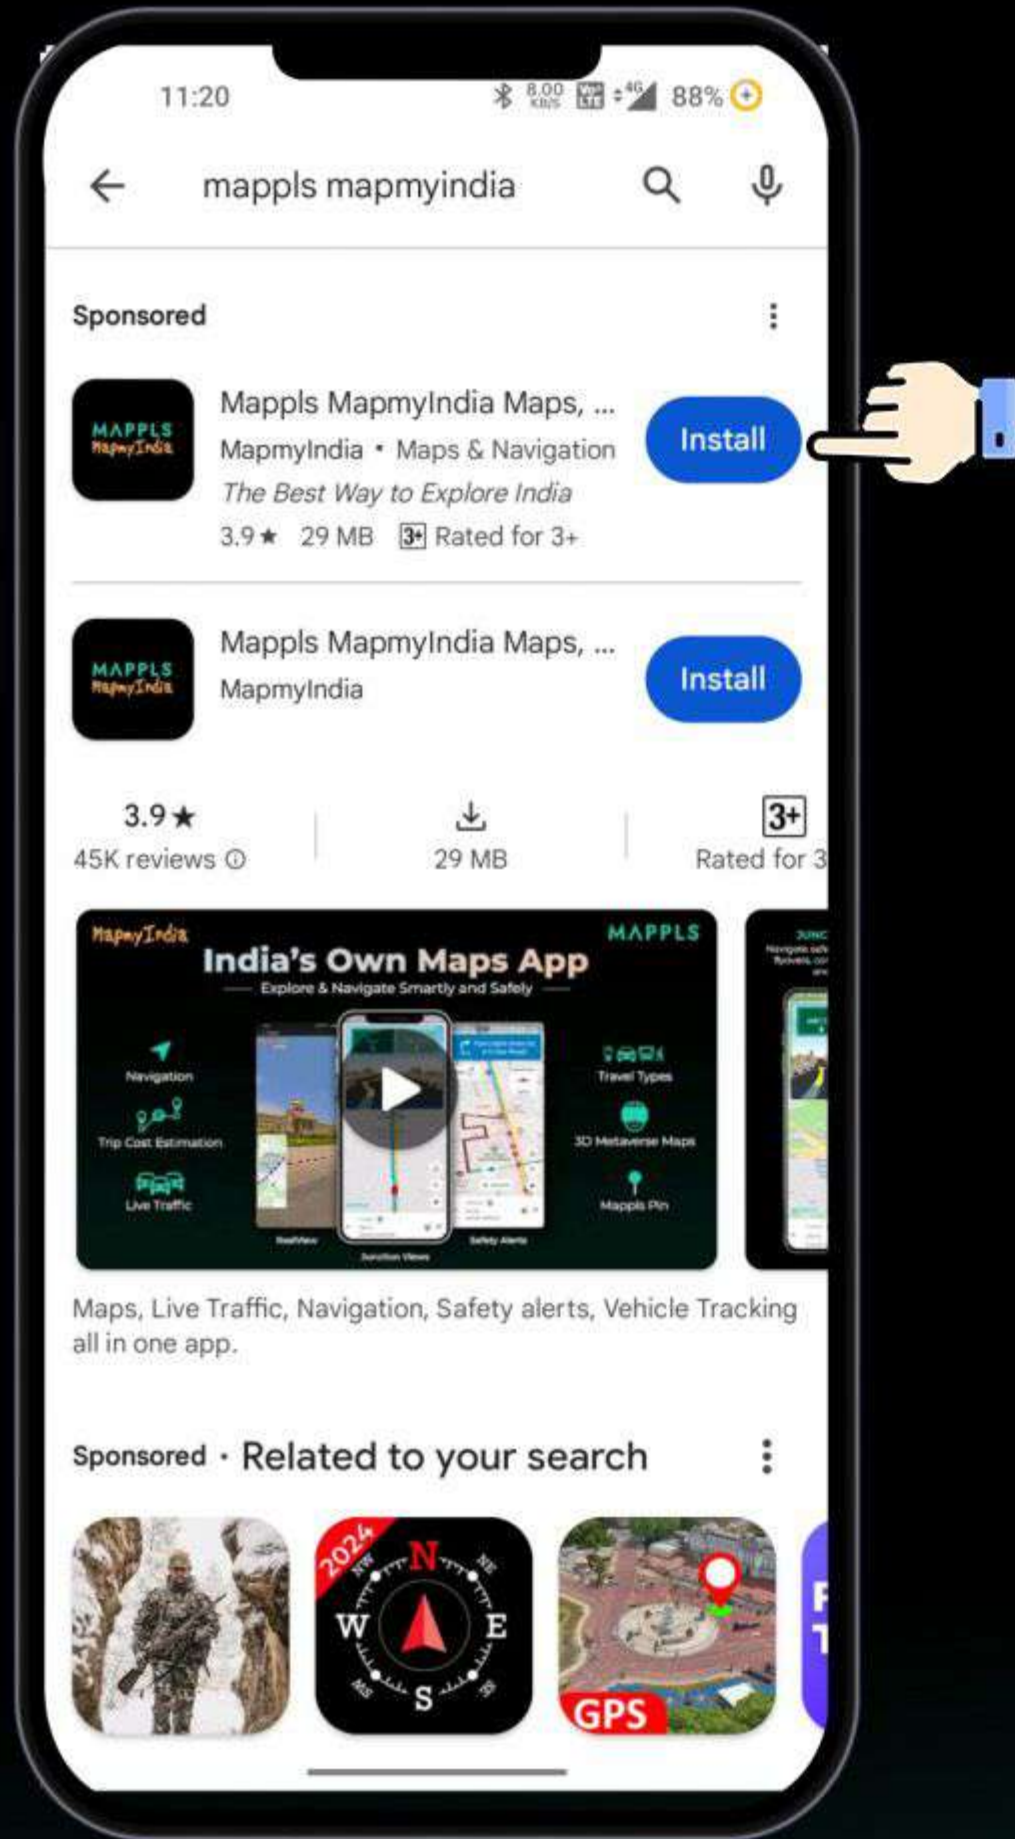

MAPPLS[®]
MapmyIndia[®]

School Bus Monitoring System

Parents' User Manual Guide

How to track your children's school buses

by downloading the Mapppls MapmyIndia app and
using the **My Kids** section

**Follow these simple steps
to ensure a seamless
installation process**

Begin by visiting
Google Play or the **App Store**
on your device.

In the search bar,
type "**Mappls MapmyIndia**"
and select the correct application.

Click on "Install".

**Allow permission to
send Notification.**

Grant **access to your device's location.**

During the location permission setup, make sure to choose **"Allow All the Time"** for uninterrupted service.

Navigate to the **left-hand side of the screen to access the menu**