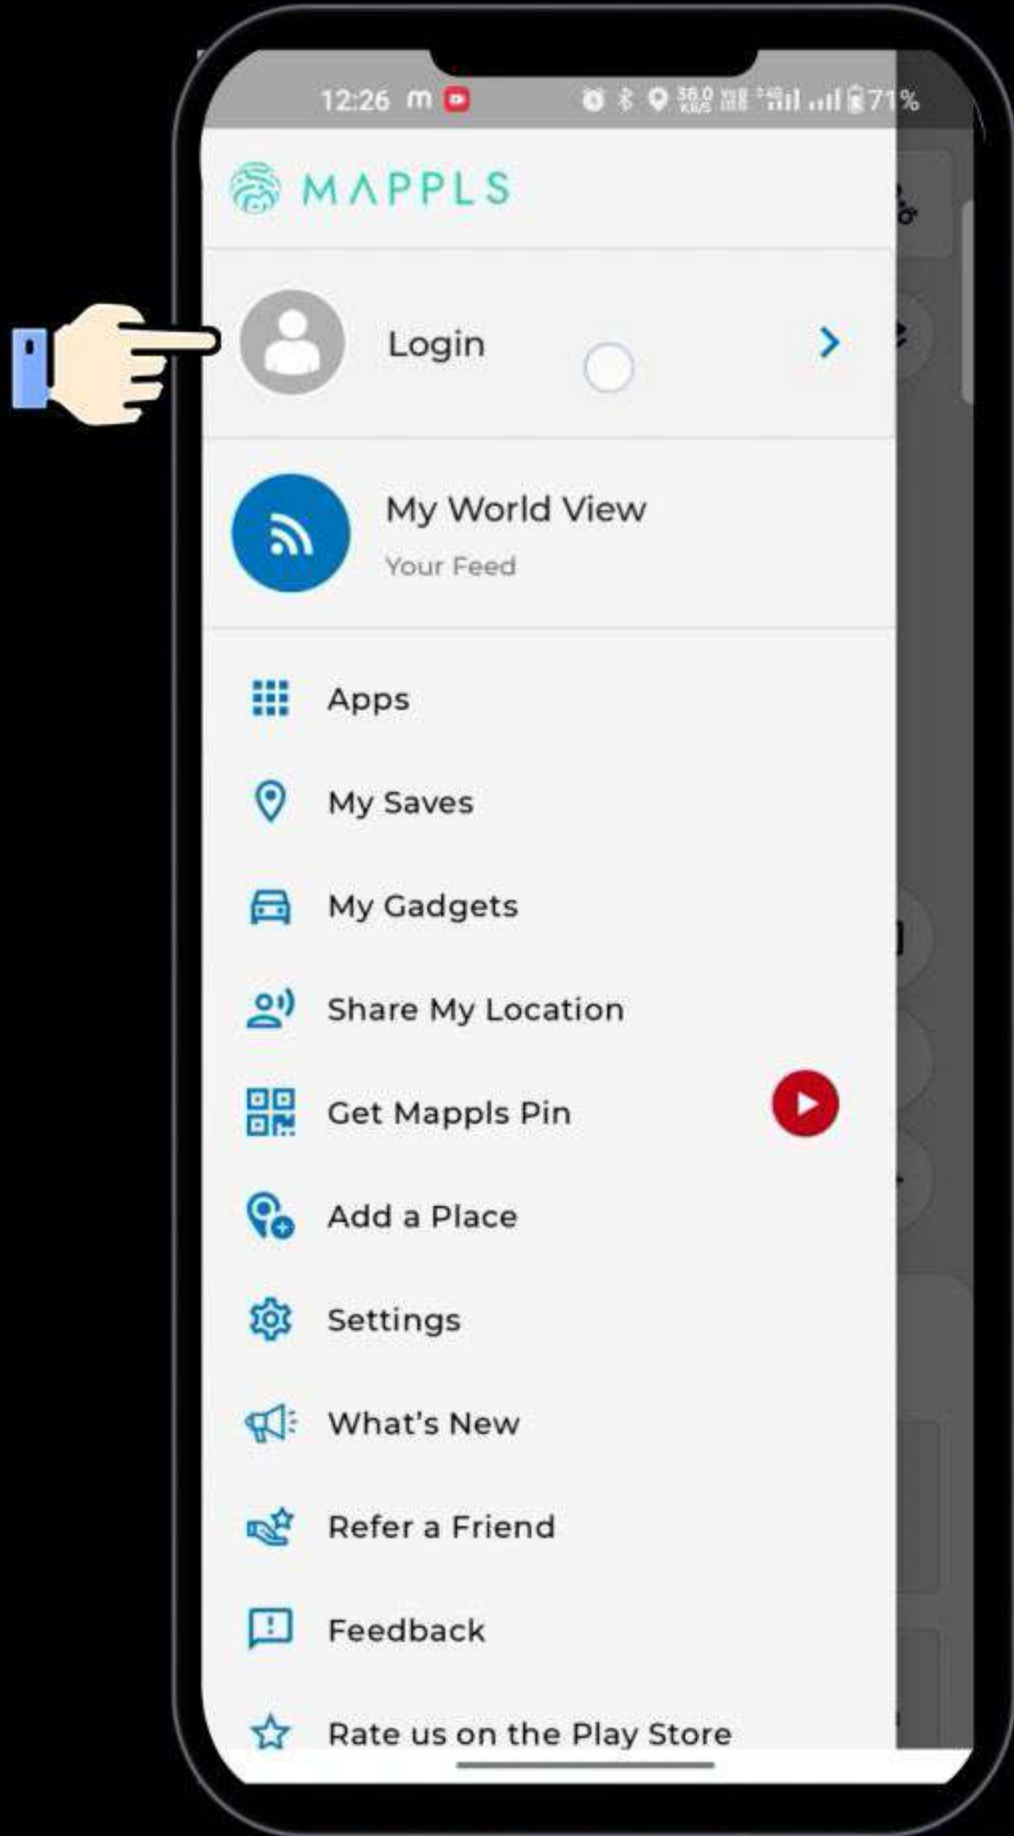

Begin by visiting
Google Play or the **App Store**
on your device.

In the search bar,
type "**Mappls MapmyIndia**"
and select the correct application.

Click on "Install".

**Allow permission to
send Notification.**

Grant **access to your device's location.**

During the location permission setup, make sure to choose **"Allow All the Time"** for uninterrupted service.

Navigate to the **left-hand side of the screen to access the menu**

Proceed to log in to your account using the **user ID** and **password** provided by the school.

Click "**Continue**",
enter your password, and log in.

Once successfully logged in,
click on the **Hamburger** Menu Icon
on the top left.

Scroll down to view the timeline, providing details on **bus movements** ensuring a worry-free experience.

Additionally, you can track the current location of the school bus on the **Mapppls Map** for real-time updates.