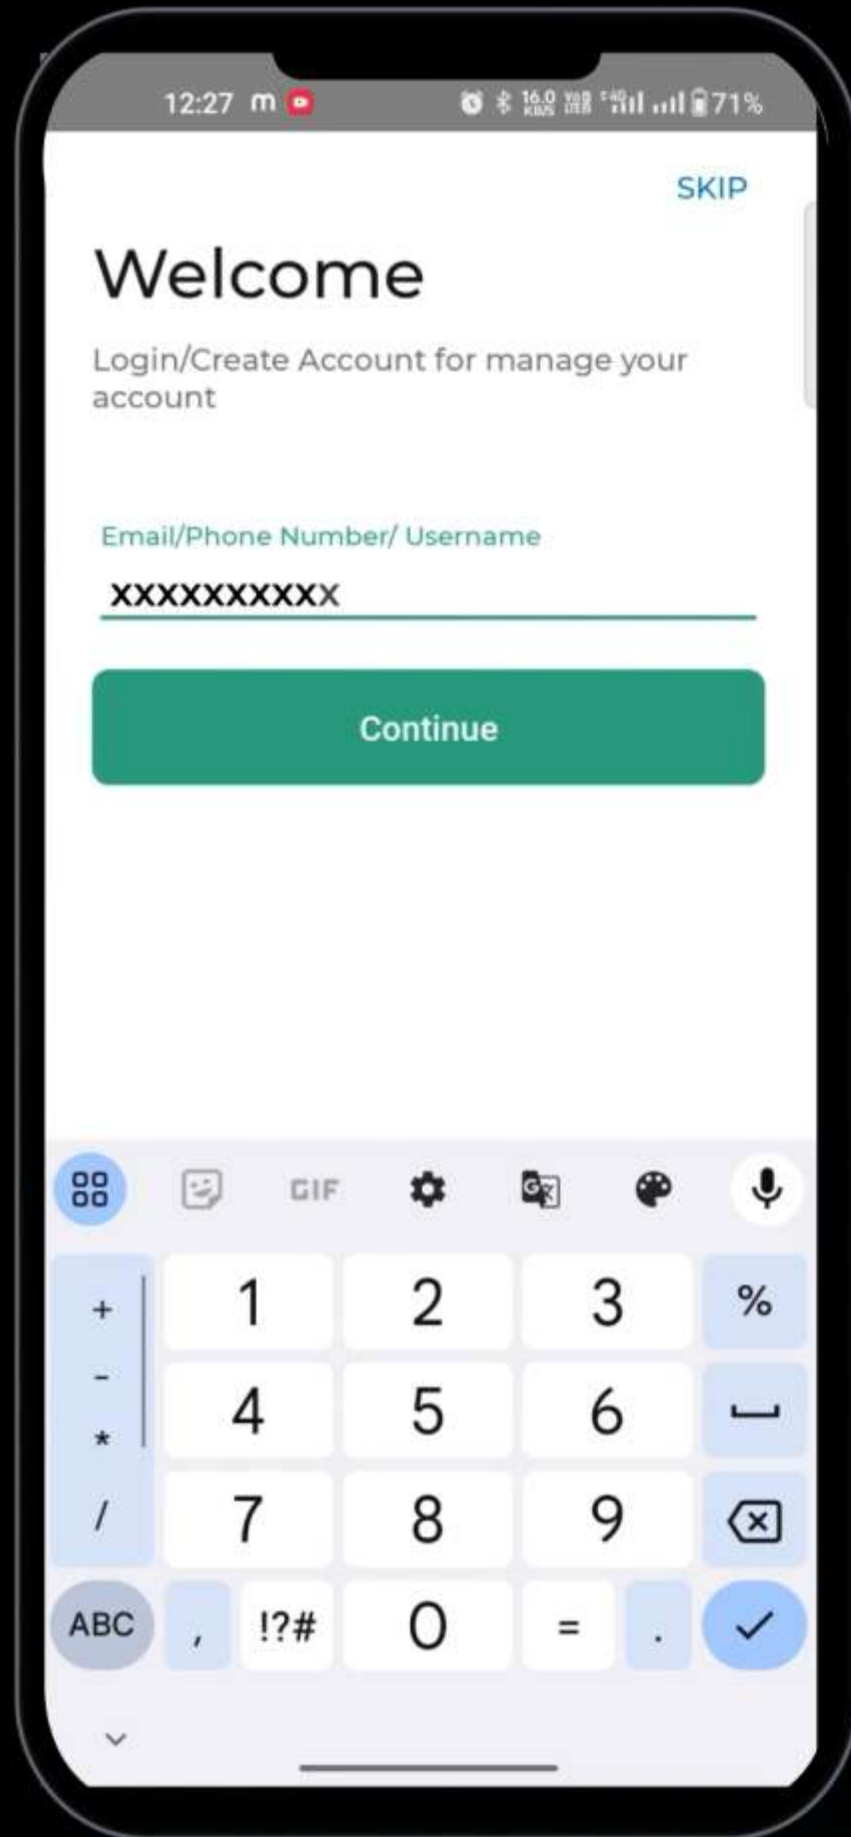

Begin by visiting
Google Play or the **App Store**
on your device.

In the search bar,
type "**Mappls MapmyIndia**"
and select the correct application.

Click on "Install".

**Allow permission to
send Notification.**

Grant **access to your device's location.**

During the location permission setup, make sure to choose **"Allow All the Time"** for uninterrupted service.

Navigate to the **left-hand side of the screen to access the menu**

Proceed to log in to your account using the **user ID** and **password** provided by the school.

Click "**Continue**",
enter your password, and log in.

Once successfully logged in,
click on the **Hamburger** Menu Icon
on the top left.