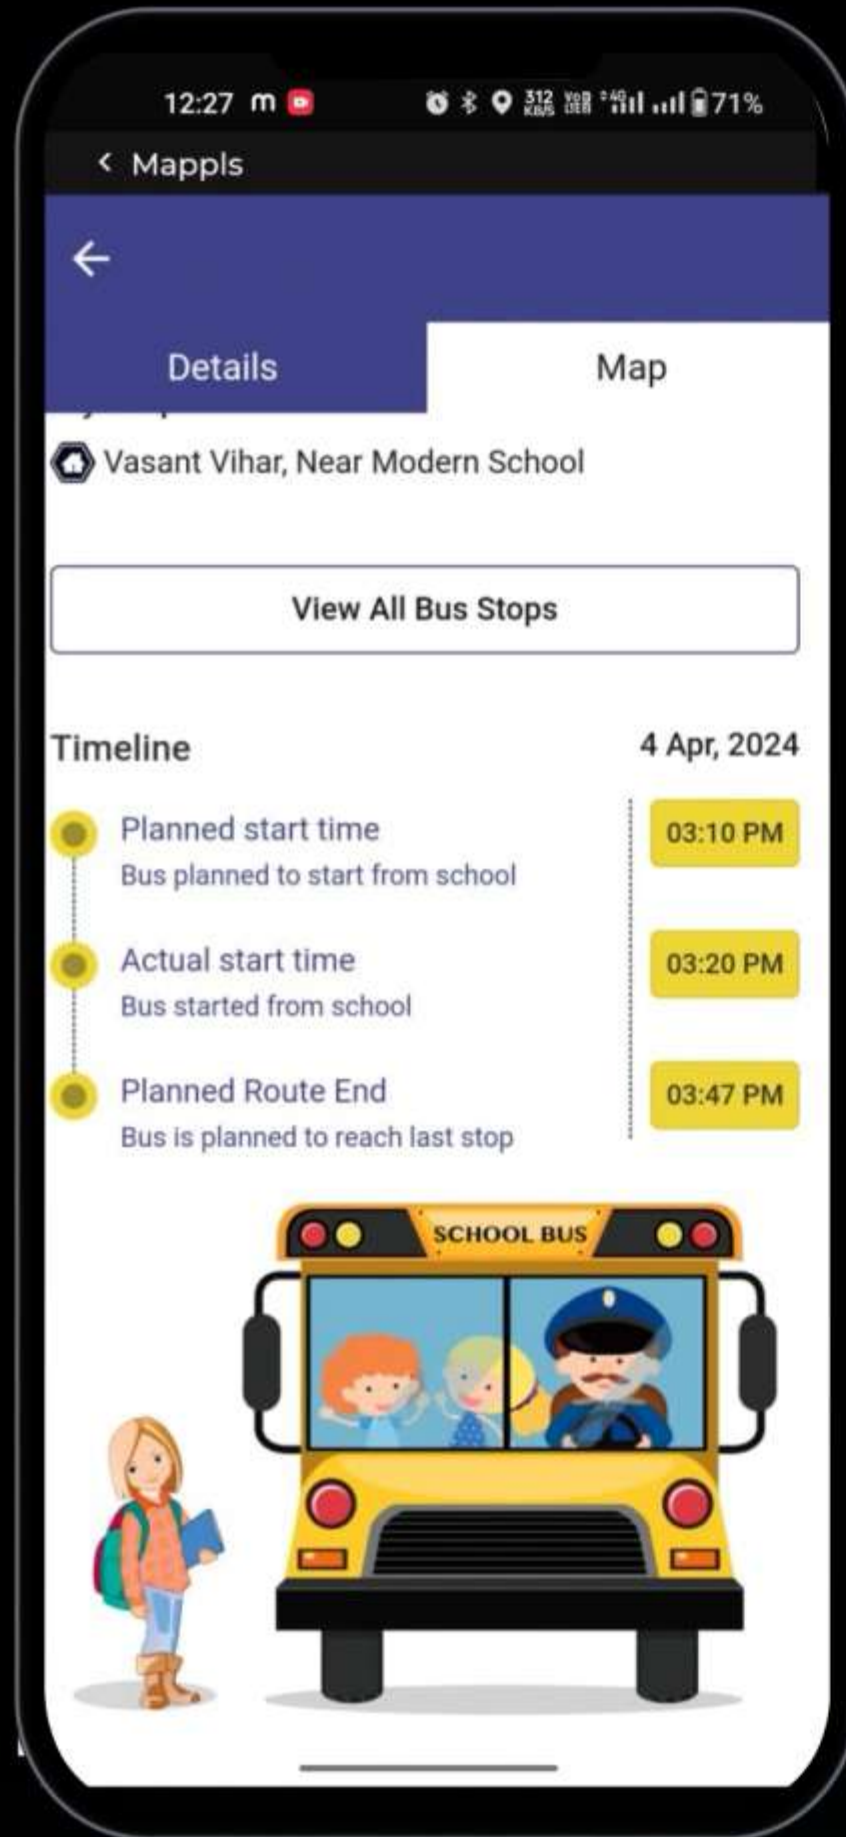

Grant **access to your device's location.**

During the location permission setup, make sure to choose **"Allow All the Time"** for uninterrupted service.

Navigate to the **left-hand side of the screen to access the menu**

Proceed to log in to your account using the **user ID** and **password** provided by the school.

Click "**Continue**",
enter your password, and log in.

Once successfully logged in,
click on the **Hamburger** Menu Icon
on the top left.

Select the "App" option.

Choose the **MyKids section from the available options.**

Congratulations!
Your account in the **MyKids school
bus monitoring app by
Mapppls MapmyIndia is now active.**

To monitor your child's school bus, go to the "**Live Tracking**" option.

Scroll down to view the timeline, providing details on **bus movements** ensuring a worry-free experience.

Additionally, you can track the current location of the school bus on the **Mapppls Map** for real-time updates.