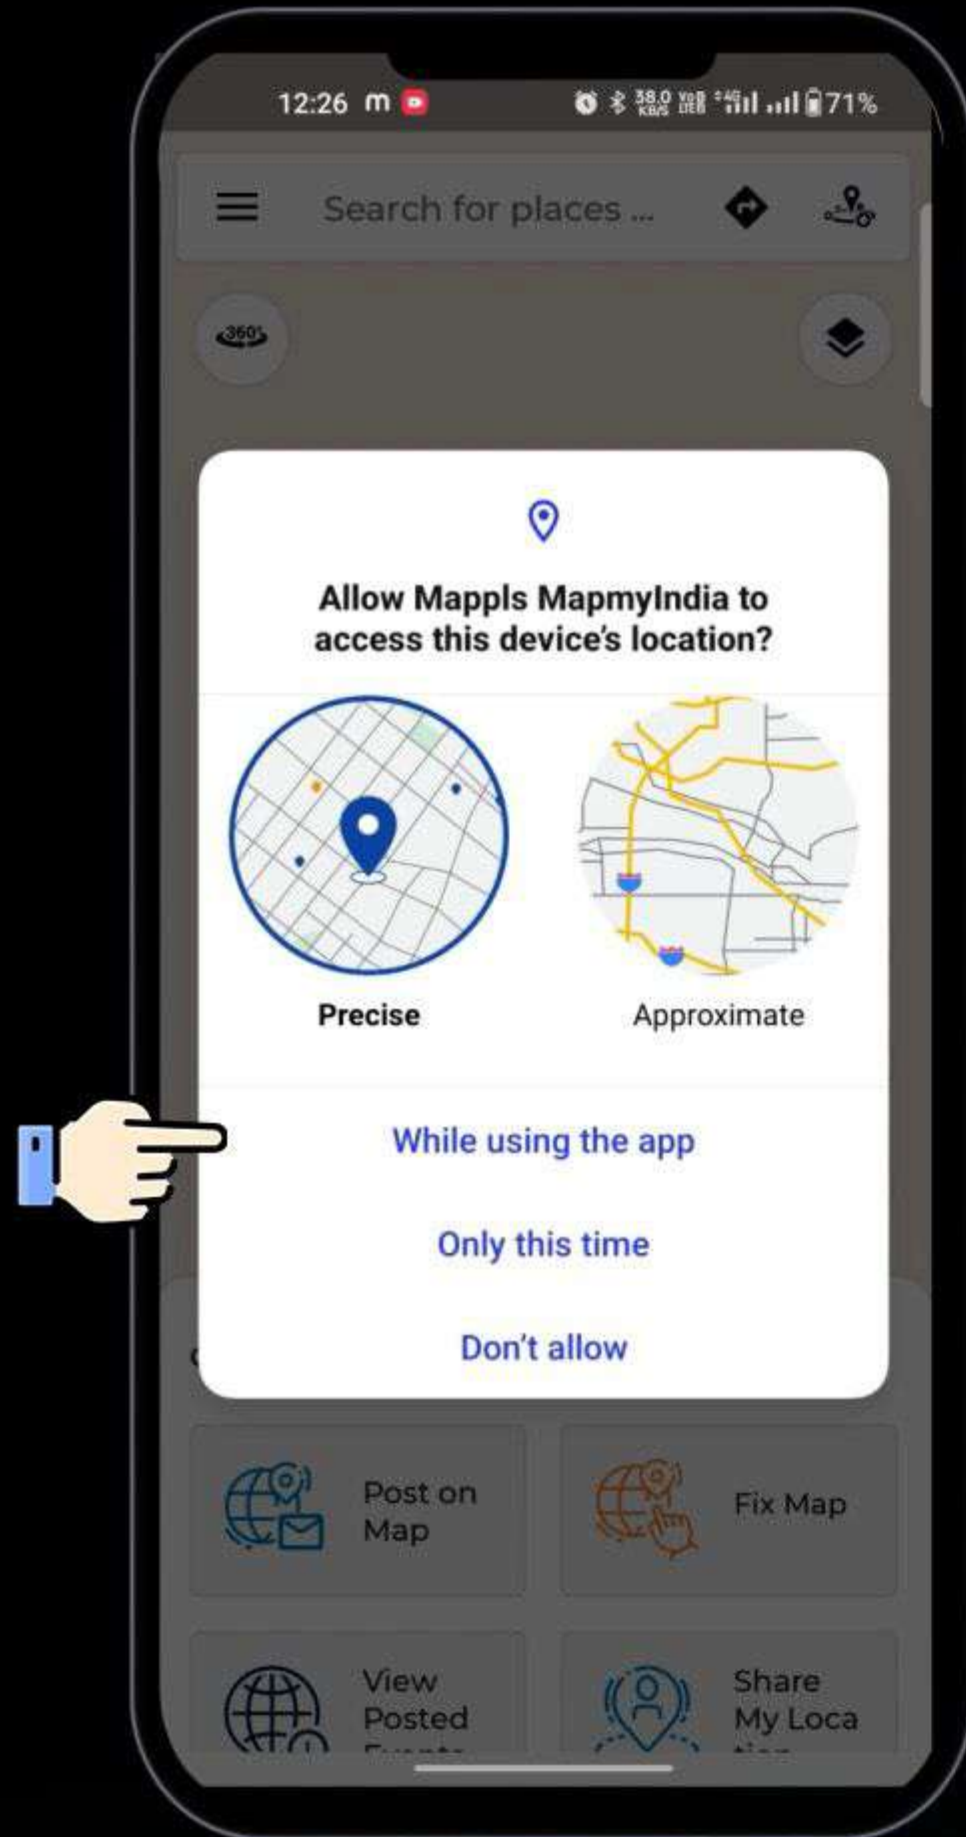

MAPPLS[®]
MapmyIndia[®]

School Bus Monitoring System

Parents' User Manual Guide

How to track your children's school buses

by downloading the Mapppls MapmyIndia app and
using the **My Kids** section

**Follow these simple steps
to ensure a seamless
installation process**

Begin by visiting
Google Play or the **App Store**
on your device.

In the search bar,
type "**Mappls MapmyIndia**"
and select the correct application.

Click on "Install".

**Allow permission to
send Notification.**

Grant **access to your device's location.**

During the location permission setup, make sure to choose **"Allow All the Time"** for uninterrupted service.

Navigate to the **left-hand side of the screen to access the menu**

Scroll down to view the timeline, providing details on **bus movements** ensuring a worry-free experience.

Additionally, you can track the current location of the school bus on the **Mapppls Map** for real-time updates.