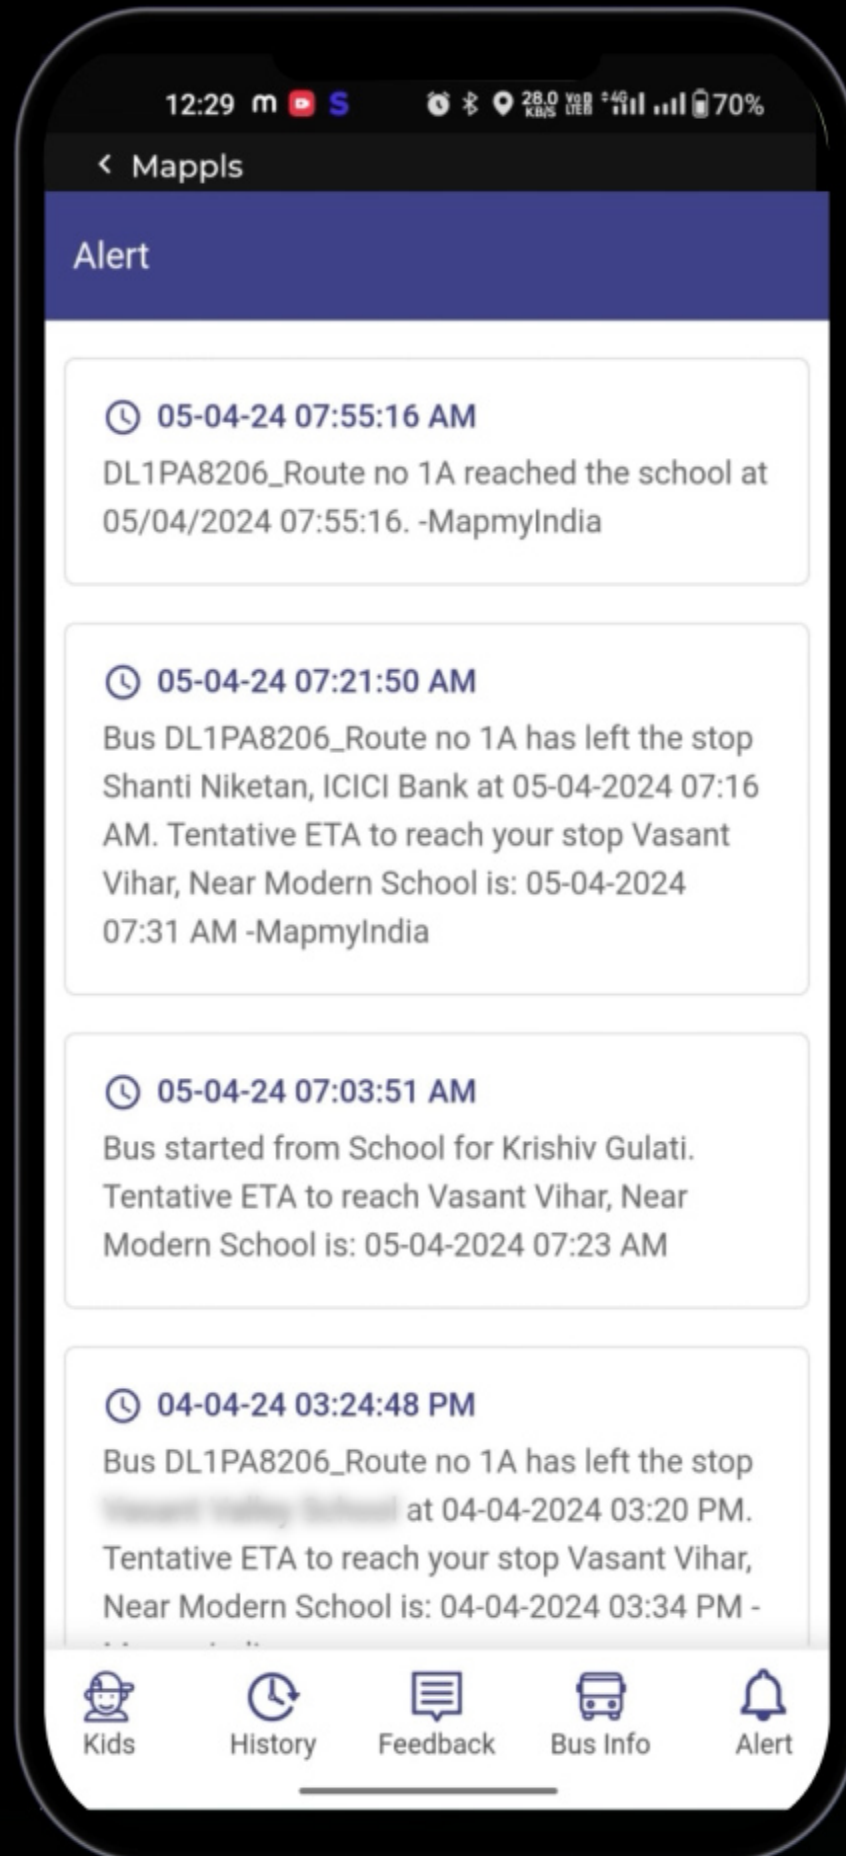

In the 'Alerts' section for the parents such as the '**Bus Departure**' notifications, and the '**Bus ETA**' notifications.