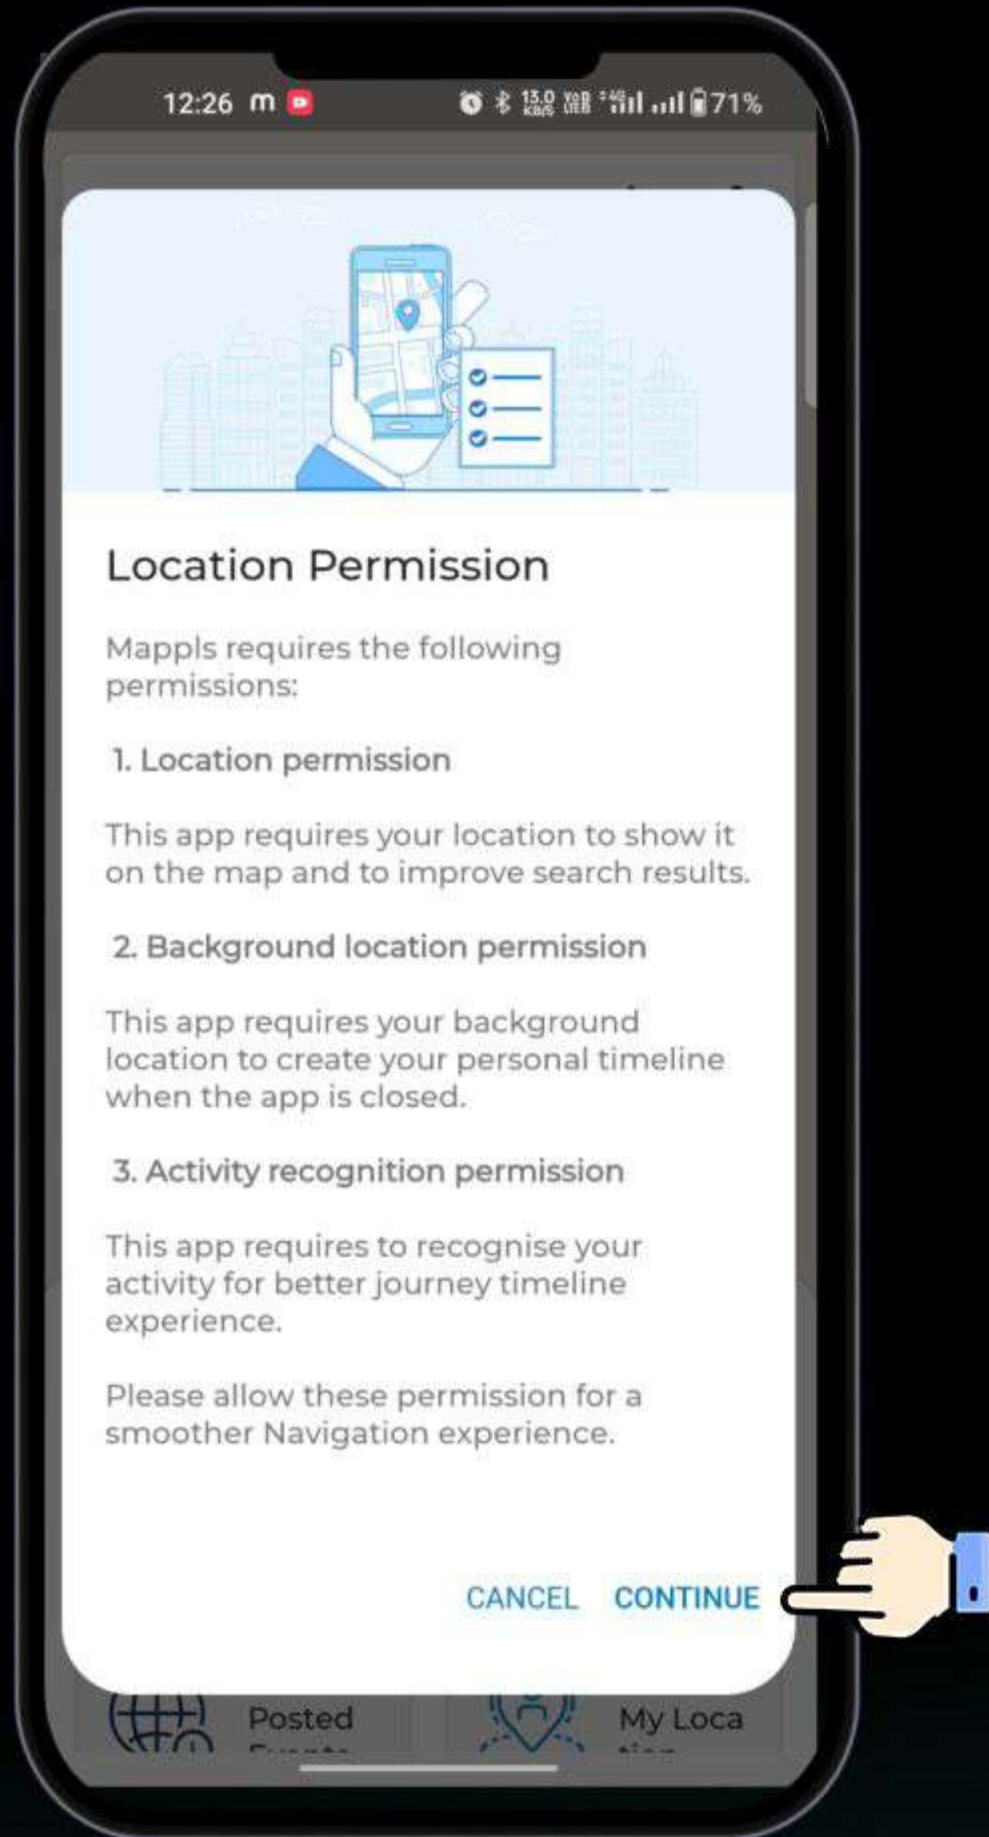

Begin by visiting
Google Play or the **App Store**
on your device.

In the search bar,
type "**Mappls MapmyIndia**"
and select the correct application.

Click on "Install".

**Allow permission to
send Notification.**

Grant **access to your device's location.**

During the location permission setup, make sure to choose **"Allow All the Time"** for uninterrupted service.

Navigate to the **left-hand side of the screen to access the menu**

Proceed to log in to your account using the **user ID** and **password** provided by the school.

Click "**Continue**",
enter your password, and log in.

Once successfully logged in,
click on the **Hamburger** Menu Icon
on the top left.

Scroll down to view the timeline, providing details on **bus movements** ensuring a worry-free experience.

Additionally, you can track the current location of the school bus on the **Mapppls Map** for real-time updates.