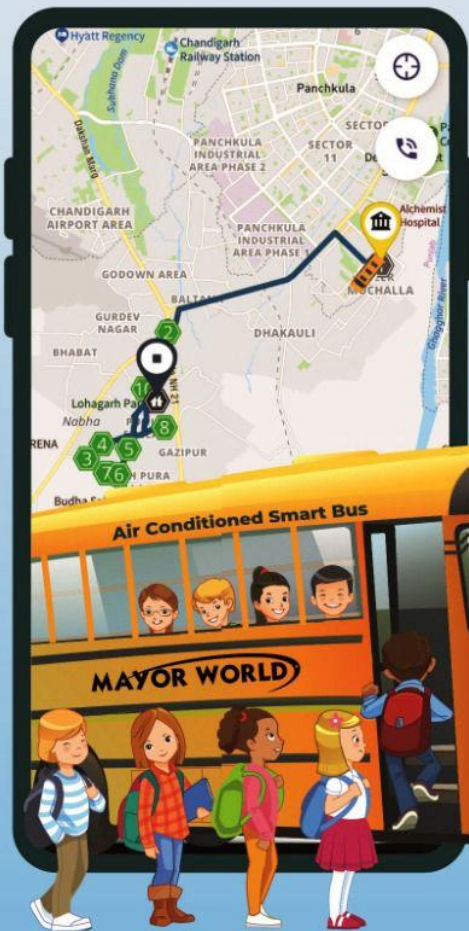

TravelSmart

— In collaboration with —
Mayo College, Ajmer 1875 AD

MAYOR WORLD SCHOOL
Inspiring excellence

COMFORT, SAFETY & SECURITY OF STUDENTS IS THE UTMOST PRIORITY

**Mapppls School Bus
Monitoring & Student
Tracking Advanced
Solution**

MAPPLS
MapmyIndia

TRAVEL SMART

Dear Parents/Guardians,

We are thrilled to introduce our new transportation services at Mayo World School, designed to provide you and your child with a safe, comfortable, and convenient travel experience. We have replaced our entire existing fleet with brand new buses, ensuring students' comfort, safety, security & convenience.

Here's what you need to know about our TRAVEL SMART initiative:

- **High-End Eicher Branded Coaches:** Our brand new fleet of air-conditioned video coaches with music system ensures a luxurious and enjoyable journey for students. Interesting educational videos will be shown during the commute, keeping students engaged and fostering continuous learning.
- **Live Monitoring:** Each bus is equipped with two SIM-supported cameras for live monitoring, enhancing safety and security for all passengers.
- **Supervision:** In addition to the driver, a bus conductor and/or attendant, preferably female, will be present to ensure that children are under constant supervision during travel.
- **Safety Measures:** Buses are fitted with reversing cameras and alert mechanisms, ensuring maximum safety for students. A partition between the driver and students maximises air-conditioning effectiveness and prevents direct contact.

- **Real-Time Attendance and Location Tracking:** We have partnered with **MapmyIndia** to manage real-time attendance and bus location, providing parents with timely alerts about boarding, de-boarding, expected time of arrival, and departure.